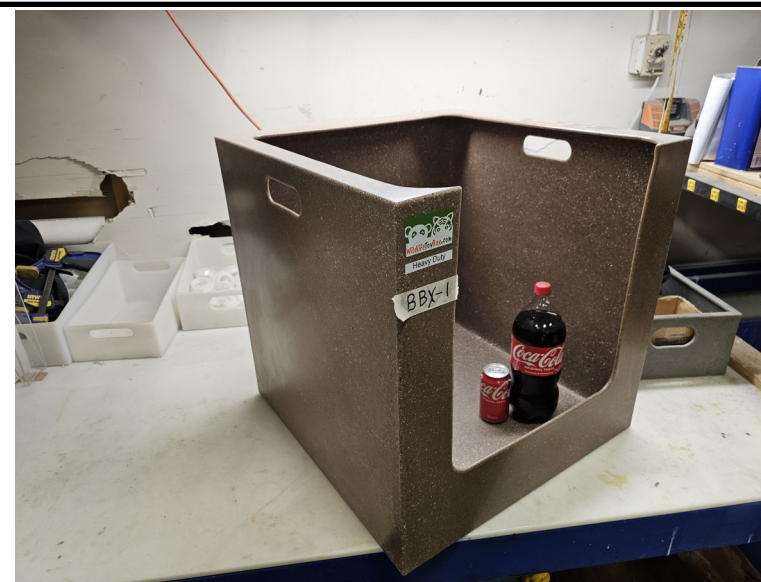

Contact Information: Toll Free 866-793-0376 Email: sales@desertplastics-abq.com

NOTE: All Stock & Blemished items CANNOT be ordered via our website. Please order by email or telephone.

Category: Box

Item: Birthing Box

Item #: BBX-1

Duty: Heavy

Wall Thickness: 0.300"

Color: Speckled Dark Adobe

Dimensions: 24" x 24" x 24"

Stock or Blem? Stock

What's wrong? Nothing, it's a NEW ITEM!

Vent Hole Treatment? No

$400.36

Web Price: $444.84

Additional Info: