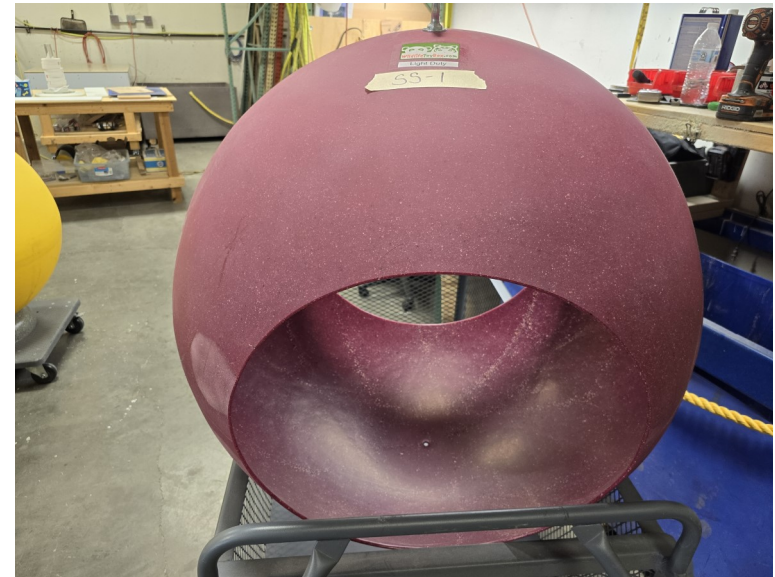

**\$351.62**

Web Price: \$439.53

Additional Info:

Only Has (2) Cutouts

(1) @ 22" Dia.

(1) @ 25" Dia.

**FREIGHT NOT INCLUDED ON ALL ITEMS**

**NO OTHER DISCOUNTS APPLY**