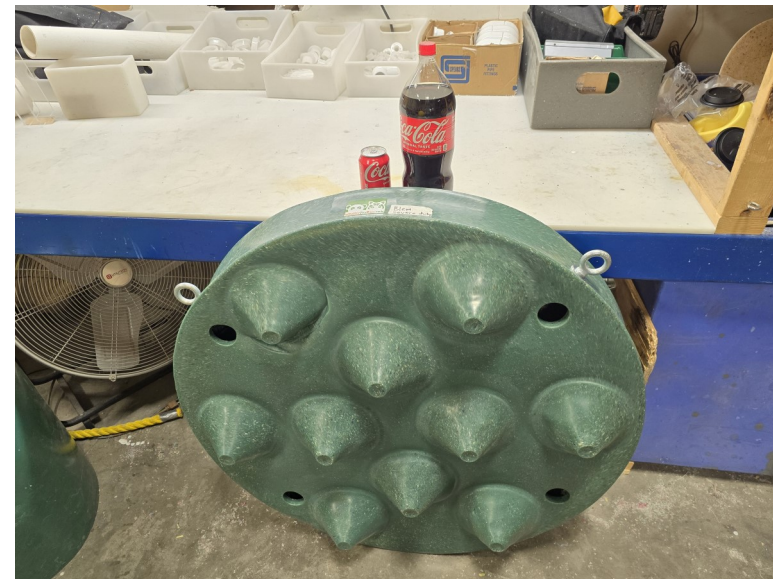

Category: Scratcher

$711.15

Web Price: $888.94

Item: Scratcher

Additional Info:

Item #: SC-1

(4) 1/2" Forged Eyebolts w/ Hardware

Duty: Severe Duty

Wall Thickness: 0.550"

Color: Speckled Sherwood Green

Dimensions: 40" x 13"

Stock or Blem? BLEM

What's Wrong? Misshaped/ Warped