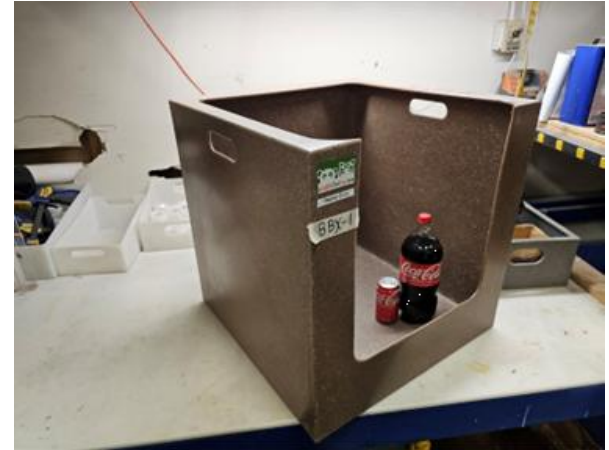

Order Online Using Item # as the Coupon Code

Category: Box

$429.02

Item: Birthing Box

Item #: **BBX-1**

Duty: Heavy Duty

Wall Thickness: 0.300"

Color: Speckled Dark Adobe

Dimensions: 24" x 24" x 24"

Stock or Blem?: Stock

Vent Hole Treatment: N/A

Web Price: $536.28

Additional Info: