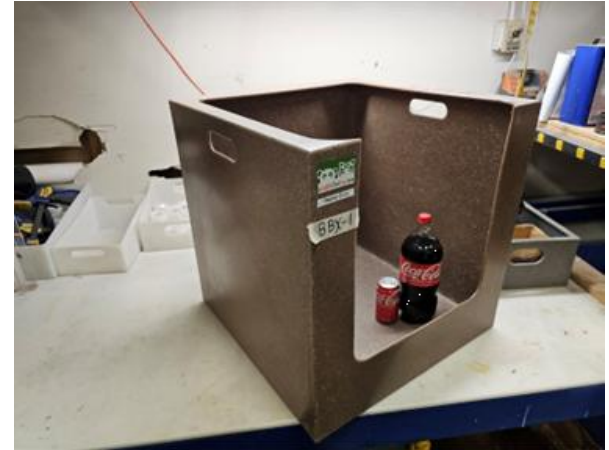

Order Online Using Item # as the Coupon Code

Category: Box

$429.02

Item: Birthing Box

Item #: **BBX-1**

Duty: Heavy Duty

Wall Thickness: 0.300"

Color: Speckled Dark Adobe

Dimensions: 24" x 24" x 24"

Stock or Blem?: Stock

Vent Hole Treatment: N/A

Web Price: $566.60

Additional Info: