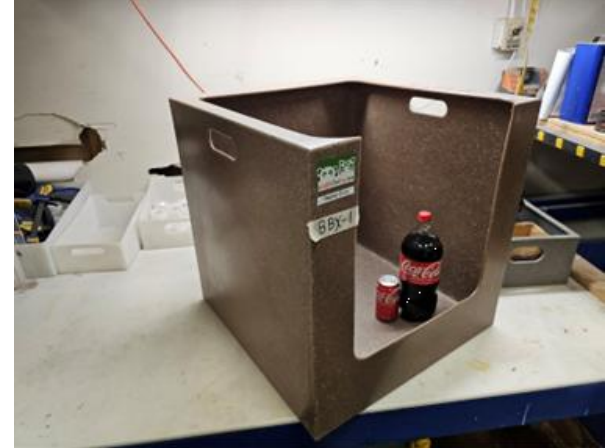

Order Online Using Item # as the Coupon Code

Category: Box **$429.02**
Item: Birthing Box
Item #: **BBX-1**
Duty: Heavy Duty
Wall Thickness: 0.300"
Color: Speckled Dark Adobe
Dimensions: 24" x 24" x 24"
Stock or Blem?: Stock
Vent Hole Treatment: N/A

Web Price: $566.60
Additional Info: