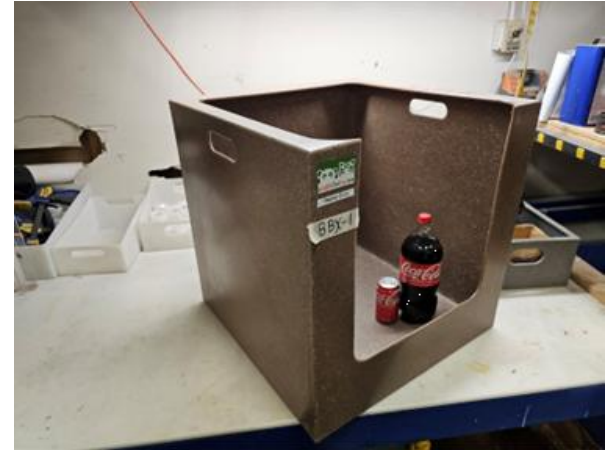

Order Online Using Item # as the Coupon Code

Category: Box **$429.02**
Item: Birthing Box
Item #: **BBX-1**
Duty: Heavy Duty
Wall Thickness: 0.300"
Color: Speckled Dark Adobe
Dimensions: 24" x 24" x 24"
Stock or Blem?: Stock
Vent Hole Treatment: N/A

Web Price: $566.60
Additional Info: