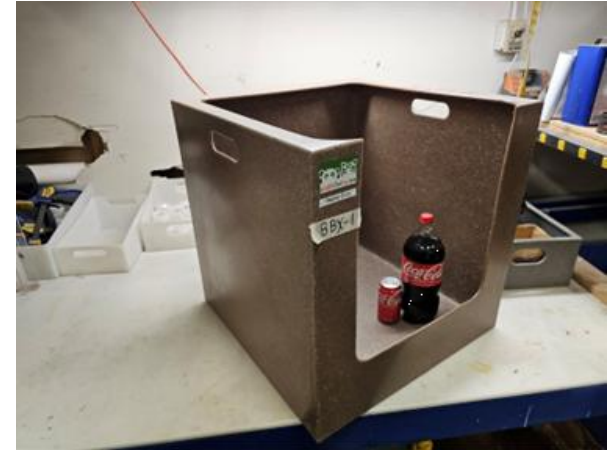

Order Online Using Item # as the Coupon Code

Category: Box **$429.02**
Item: Birthing Box
Item #: **BBX-1**
Duty: Heavy Duty
Wall Thickness: 0.300"
Color: Speckled Dark Adobe
Dimensions: 24" x 24" x 24"
Stock or Blem?: Stock
Vent Hole Treatment: N/A

Web Price: $566.60
Additional Info: